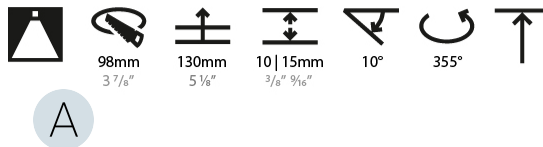

#### PHYSICAL

Shape: Round  
 Diameter (mm): 107  
 Diameter (in): 4 3/16  
 Height (mm): 112  
 Height (in): 4 7/16  
 Ceiling Thickness (mm): 10 / 12.5 / 15  
 Ceiling Thickness (in): 3/8 or 1/2 or 9/16  
 Min. Recessing Depth (mm): 130  
 Min. Recessing Depth (in): 5 1/8  
 Light Distribution: Adjustable / Downlight  
 Weight (kg): 0.488  
 Weight (lbs): 1.08  
 Fixture Finish: SSR / BKV / CWI / CRY / HAB / UFT / ITA / RUA / FTG / MYG / LOD / PUS / FRO / FUP / KIA / POP / BLS / SPG / MEY / GOH / GUM / CHC / COM / ABZ / JAG / OBR / MOS / ROR  
 Fixture Material: Aluminum Die Cast  
 Cut-out Measurements: 98mm / 3 7/8"

#### RATINGS AND CERTIFICATIONS

Certified By: Certified for North American Standards  
 IP rating: IP20

112mm 4 7/16"

Ø 95mm 3 3/4"

Ø 107mm 4 3/16"